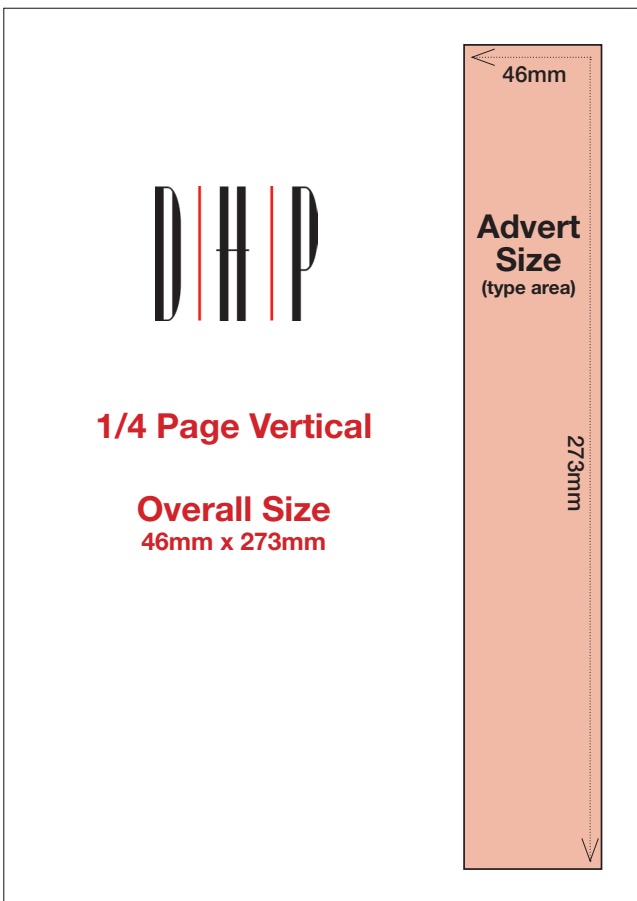

Customer Advert Sizes

1/2 Page Horizontal

Overall Size
186mm x 130mm

1/3 Page Horizontal

Overall Size
186mm x 85mm

1/4 Page Horizontal

Overall Size
90mm x 130mm

1/4 Page Horizontal

Overall Size
186mm x 65mm

**1/4 Page Horizontal
Double-Page Spread**

Overall Size
396mm x 65mm

**1/4 Page Horizontal
Double-Page Spread
With 3mm Bleed**

Overall Size
including margin + bleed
426mm x 80mm