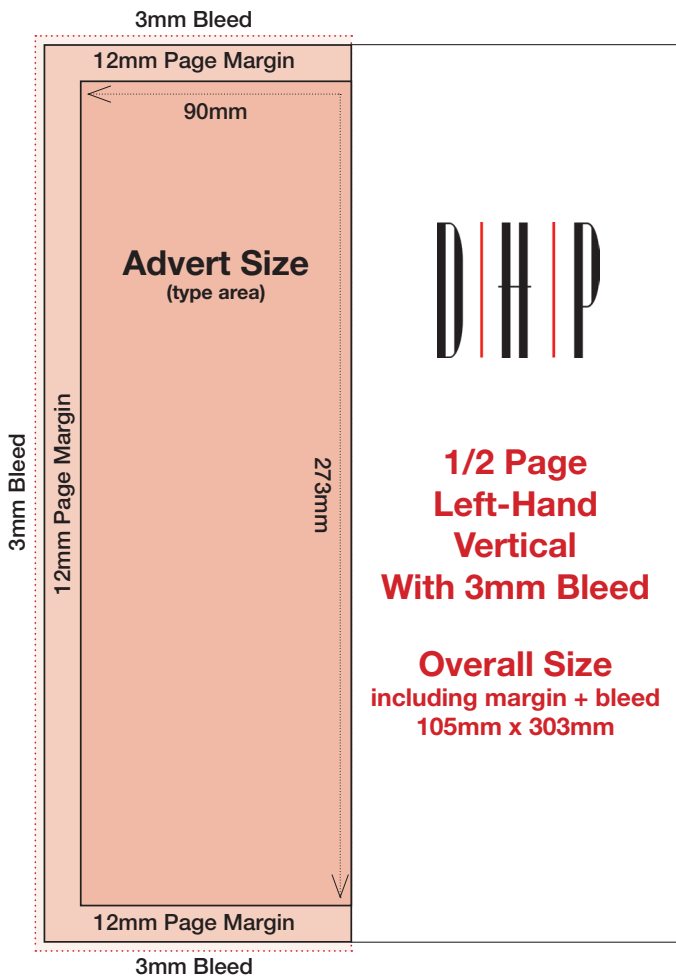

Customer Advert Sizes

1/2 Page Horizontal

Overall Size
186mm x 130mm

1/3 Page Horizontal

Overall Size
186mm x 85mm

1/4 Page Horizontal

Overall Size
90mm x 130mm

1/4 Page Horizontal

Overall Size
186mm x 65mm

**1/4 Page Horizontal
Double-Page Spread**

Overall Size
396mm x 65mm

**1/4 Page Horizontal
Double-Page Spread
With 3mm Bleed**

Overall Size
including margin + bleed
426mm x 80mm