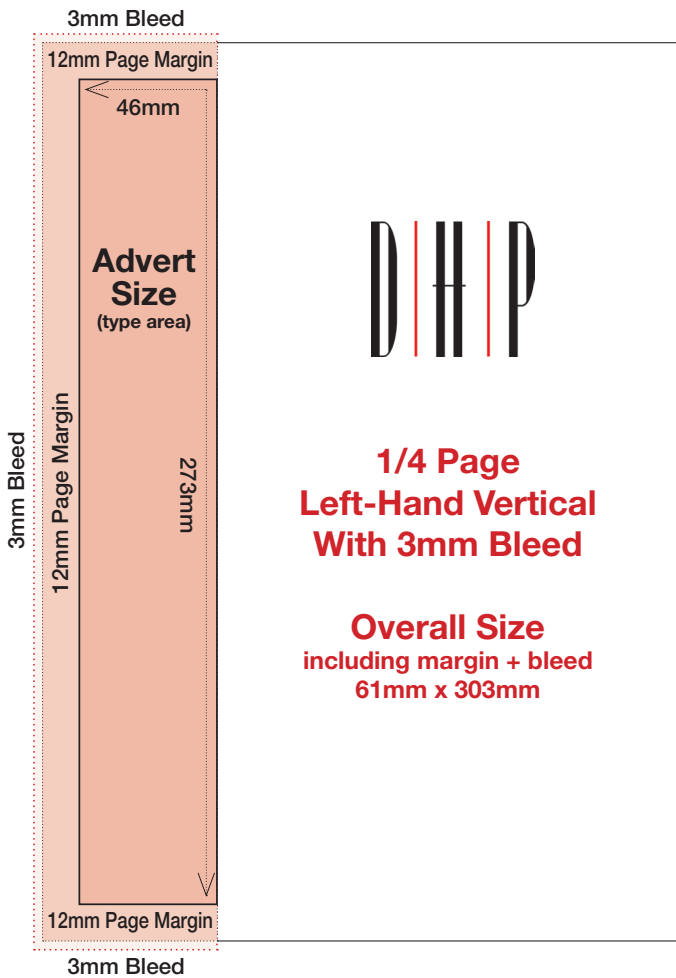

Customer Advert Sizes

1/2 Page Horizontal

Overall Size
186mm x 130mm

1/3 Page Horizontal

Overall Size
186mm x 85mm

1/4 Page Horizontal

Overall Size
90mm x 130mm

1/4 Page Horizontal

Overall Size
186mm x 65mm

**1/4 Page Horizontal
Double-Page Spread**

Overall Size
396mm x 65mm

**1/4 Page Horizontal
Double-Page Spread
With 3mm Bleed**

Overall Size
including margin + bleed
426mm x 80mm