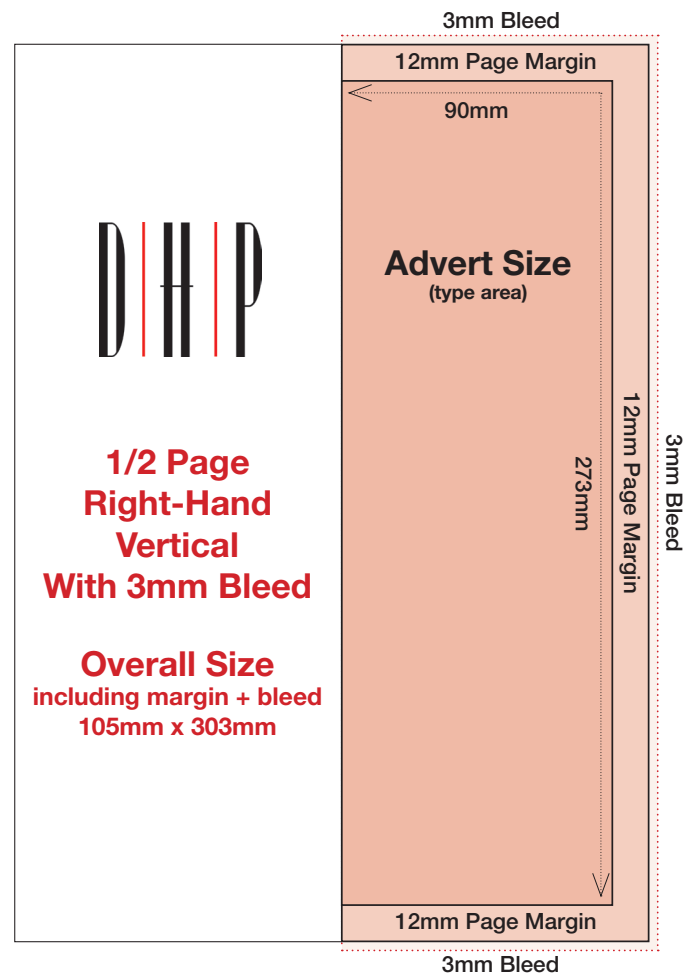

Customer Advert Sizes

1/2 Page Horizontal

Overall Size
186mm x 130mm

1/3 Page Horizontal

Overall Size
186mm x 85mm

1/4 Page Horizontal

Overall Size
90mm x 130mm

1/4 Page Horizontal

Overall Size
186mm x 65mm

**1/4 Page Horizontal
Double-Page Spread**

Overall Size
396mm x 65mm

**1/4 Page Horizontal
Double-Page Spread
With 3mm Bleed**

Overall Size
including margin + bleed
426mm x 80mm