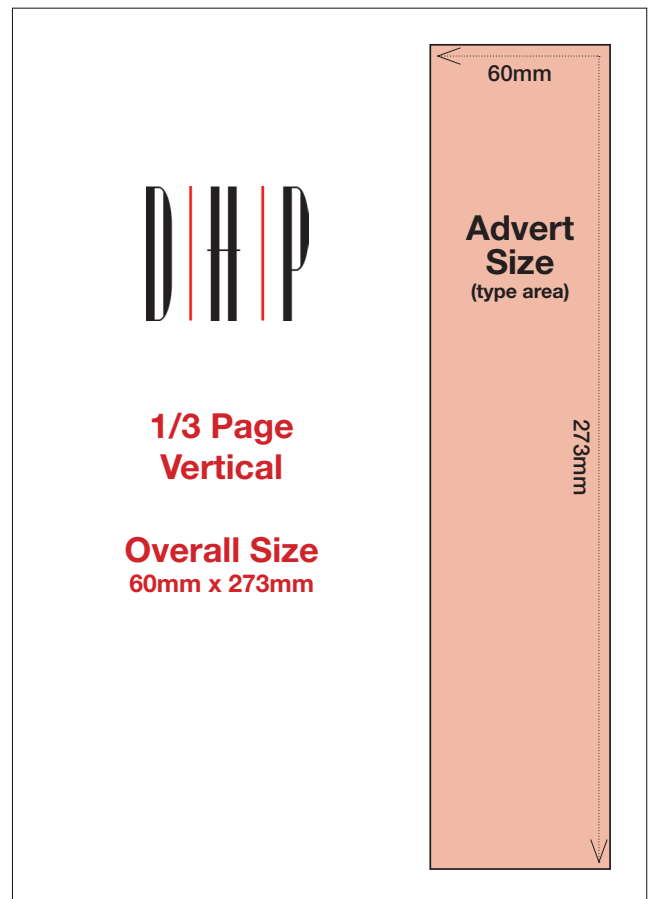

Customer Advert Sizes

1/2 Page Horizontal

Overall Size
186mm x 130mm

1/3 Page Horizontal

Overall Size
186mm x 85mm

1/4 Page Horizontal

Overall Size
90mm x 130mm

1/4 Page Horizontal

Overall Size
186mm x 65mm

**1/4 Page Horizontal
Double-Page Spread**

Overall Size
396mm x 65mm

**1/4 Page Horizontal
Double-Page Spread
With 3mm Bleed**

Overall Size
including margin + bleed
426mm x 80mm