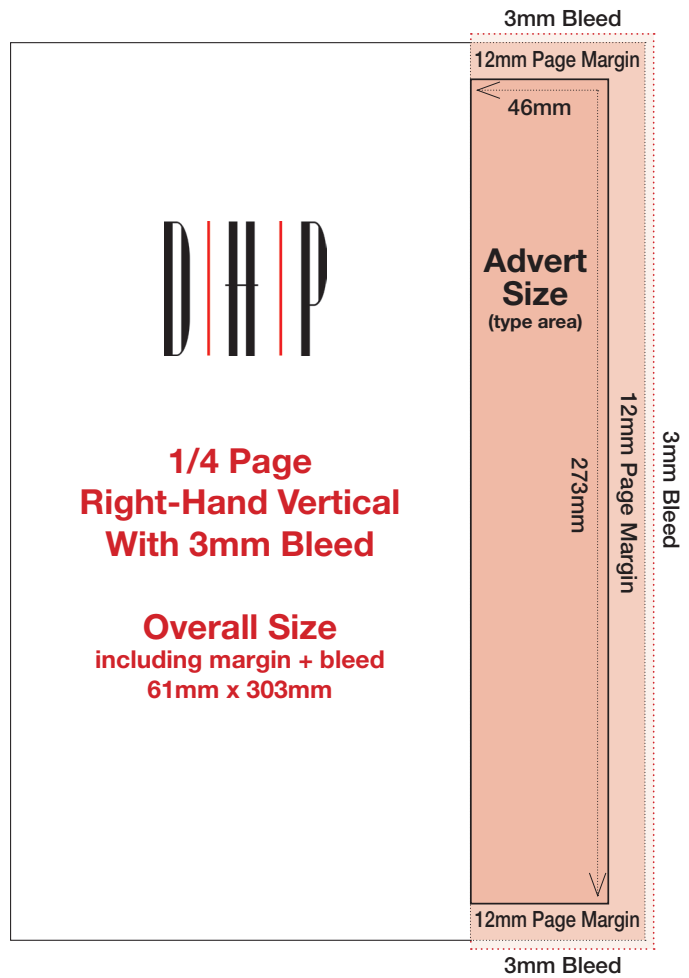

Customer Advert Sizes

1/2 Page Horizontal

Overall Size
186mm x 130mm

1/3 Page Horizontal

Overall Size
186mm x 85mm

1/4 Page Horizontal

Overall Size
90mm x 130mm

1/4 Page Horizontal

Overall Size
186mm x 65mm

**1/4 Page Horizontal
Double-Page Spread**

Overall Size
396mm x 65mm

**1/4 Page Horizontal
Double-Page Spread
With 3mm Bleed**

Overall Size
including margin + bleed
426mm x 80mm