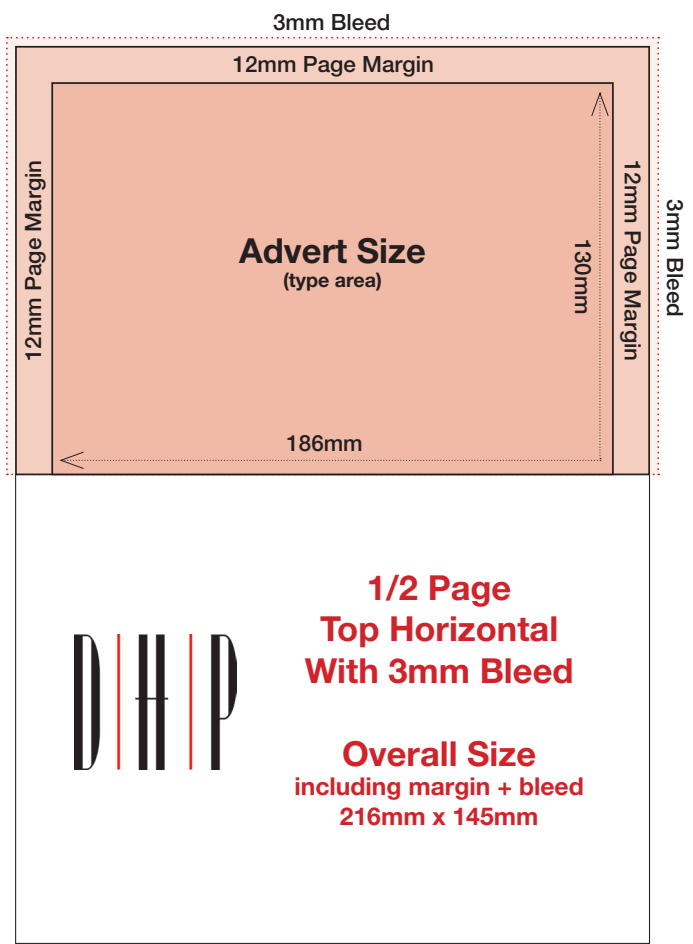

Customer Advert Sizes

1/2 Page Horizontal

Overall Size
186mm x 130mm

1/3 Page Horizontal

Overall Size
186mm x 85mm

1/4 Page Horizontal

Overall Size
90mm x 130mm

1/4 Page Horizontal

Overall Size
186mm x 65mm

**1/4 Page Horizontal
Double-Page Spread**

Overall Size
396mm x 65mm

**1/4 Page Horizontal
Double-Page Spread
With 3mm Bleed**

Overall Size
including margin + bleed
426mm x 80mm