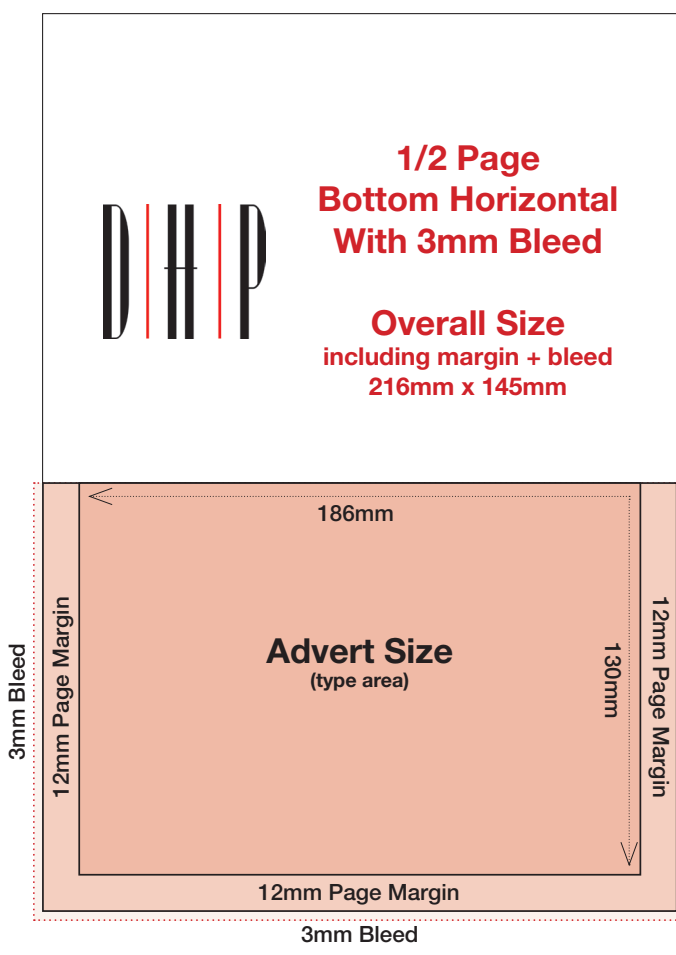

Customer Advert Sizes

1/2 Page Horizontal

Overall Size
186mm x 130mm

1/3 Page Horizontal

Overall Size
186mm x 85mm

1/4 Page Horizontal

Overall Size
90mm x 130mm

1/4 Page Horizontal

Overall Size
186mm x 65mm

**1/4 Page Horizontal
Double-Page Spread**

Overall Size
396mm x 65mm

**1/4 Page Horizontal
Double-Page Spread
With 3mm Bleed**

Overall Size
including margin + bleed
426mm x 80mm