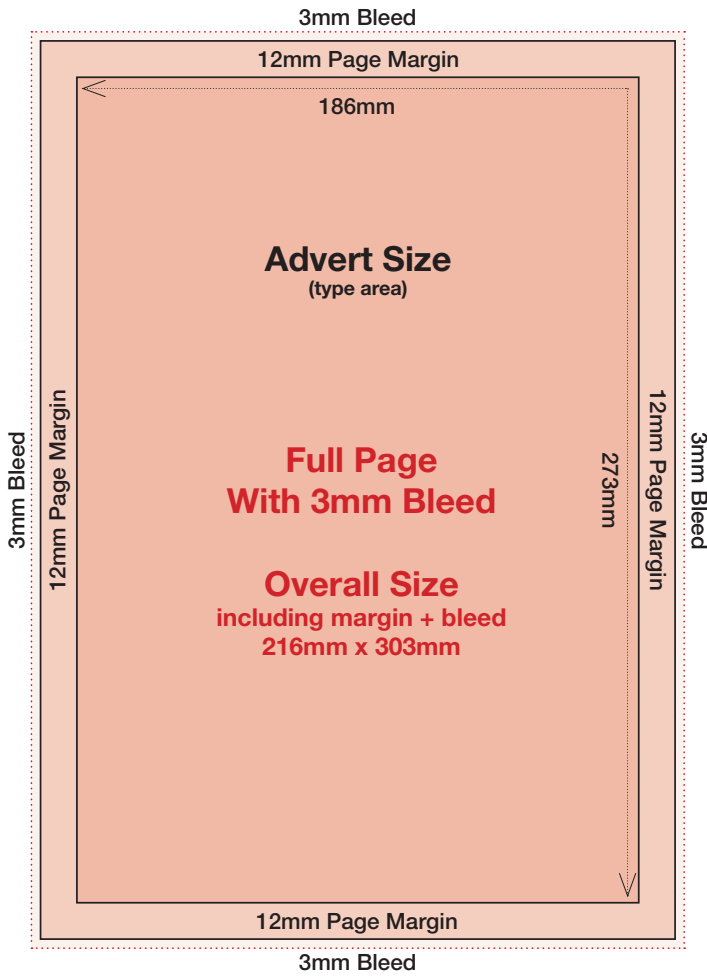

Customer Advert Sizes

1/2 Page Horizontal

Overall Size
186mm x 130mm

1/3 Page Horizontal

Overall Size
186mm x 85mm

1/4 Page Horizontal

Overall Size
90mm x 130mm

1/4 Page Horizontal

Overall Size
186mm x 65mm

**1/4 Page Horizontal
Double-Page Spread**

Overall Size
396mm x 65mm

**1/4 Page Horizontal
Double-Page Spread
With 3mm Bleed**

Overall Size
including margin + bleed
426mm x 80mm