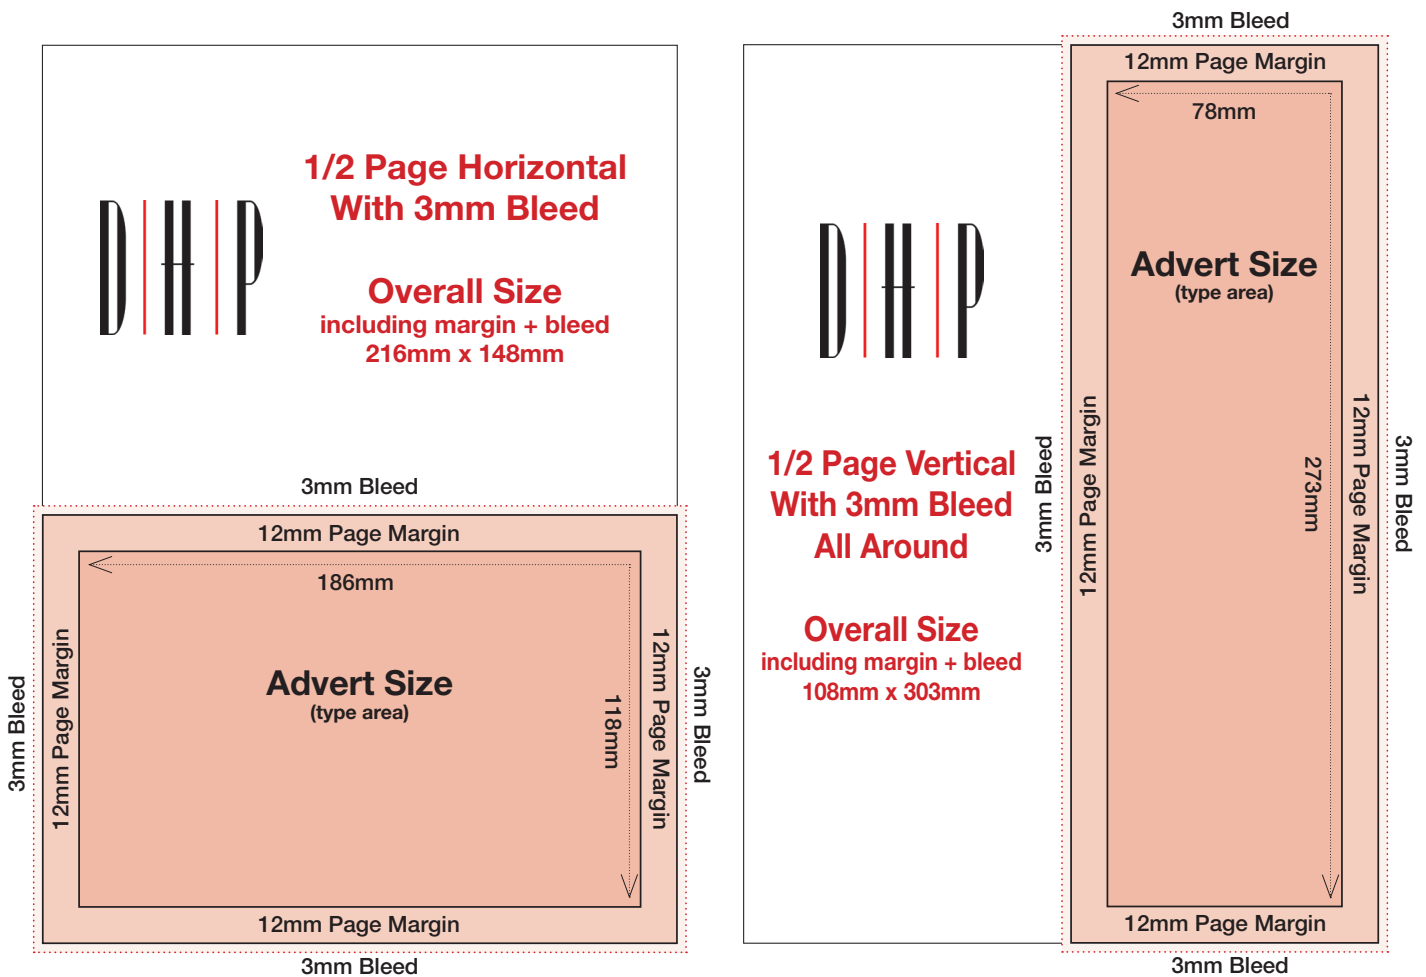

Customer Advert Sizes

1/2 Page Horizontal

Overall Size
186mm x 130mm

1/3 Page Horizontal

Overall Size
186mm x 85mm

1/4 Page Horizontal

Overall Size
90mm x 130mm

1/4 Page Horizontal

Overall Size
186mm x 65mm

**1/4 Page Horizontal
Double-Page Spread**

Overall Size
396mm x 65mm

**1/4 Page Horizontal
Double-Page Spread
With 3mm Bleed**

Overall Size
including margin + bleed
426mm x 80mm