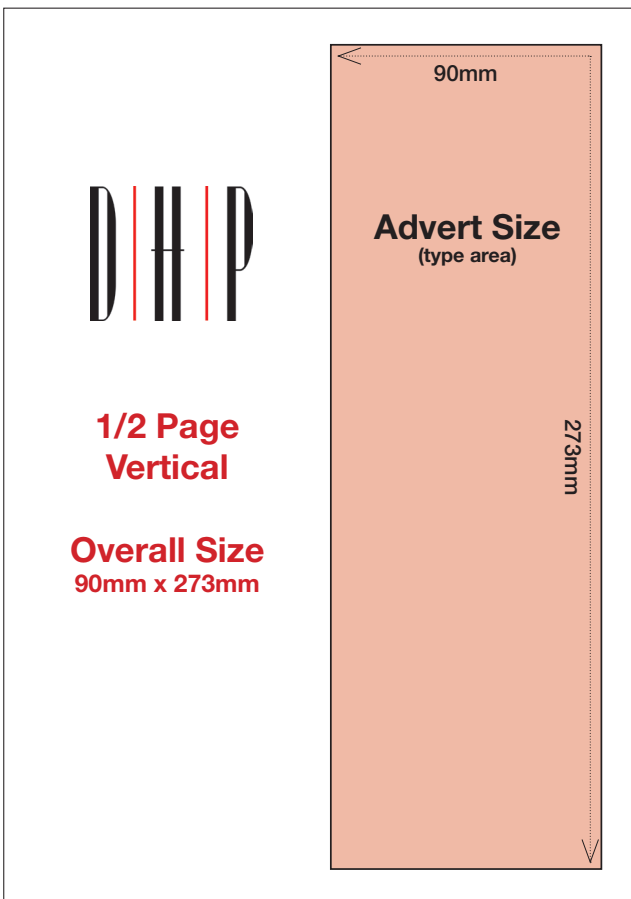

Customer Advert Sizes

1/2 Page Horizontal

Overall Size
186mm x 130mm

1/3 Page Horizontal

Overall Size
186mm x 85mm

1/4 Page Horizontal

Overall Size
90mm x 130mm

1/4 Page Horizontal

Overall Size
186mm x 65mm

**1/4 Page Horizontal
Double-Page Spread**

Overall Size
396mm x 65mm

**1/4 Page Horizontal
Double-Page Spread
With 3mm Bleed**

Overall Size
including margin + bleed
426mm x 80mm