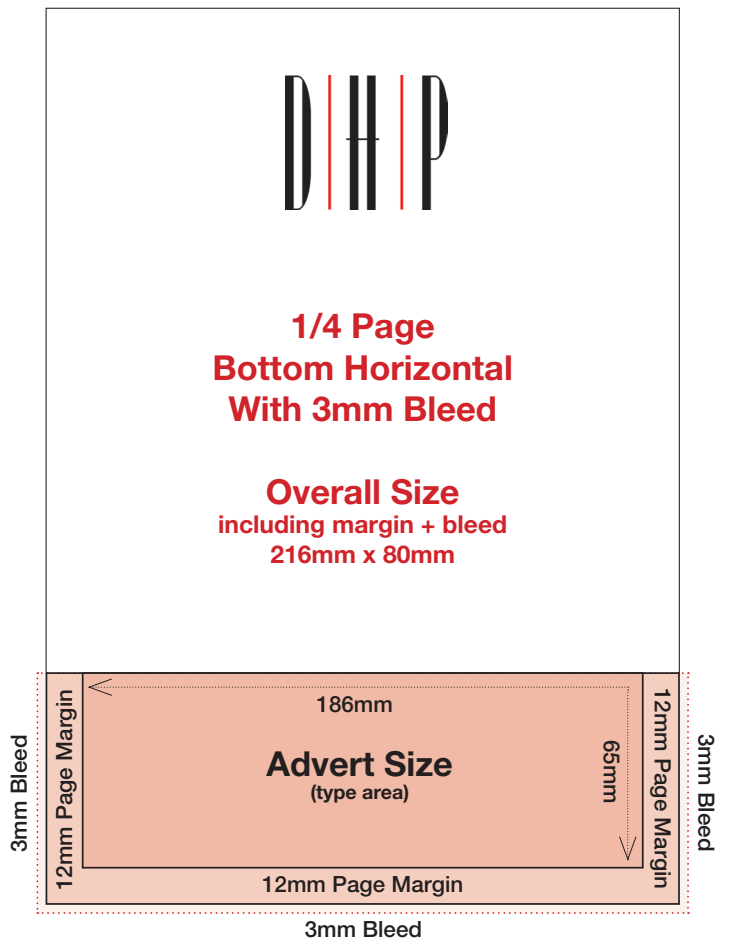

Customer Advert Sizes

1/2 Page Horizontal

Overall Size
186mm x 130mm

1/3 Page Horizontal

Overall Size
186mm x 85mm

1/4 Page Horizontal

Overall Size
90mm x 130mm

1/4 Page Horizontal

Overall Size
186mm x 65mm

**1/4 Page Horizontal
Double-Page Spread**

Overall Size
396mm x 65mm

**1/4 Page Horizontal
Double-Page Spread
With 3mm Bleed**

Overall Size
including margin + bleed
426mm x 80mm